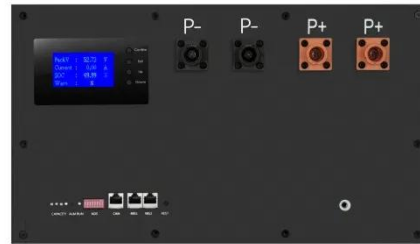

Pack: Powering Sustainable ...

From extended battery life to climate-resistant designs, high-quality lithium battery packs are transforming how Belize businesses manage energy. Whether you're upgrading existing systems or ...