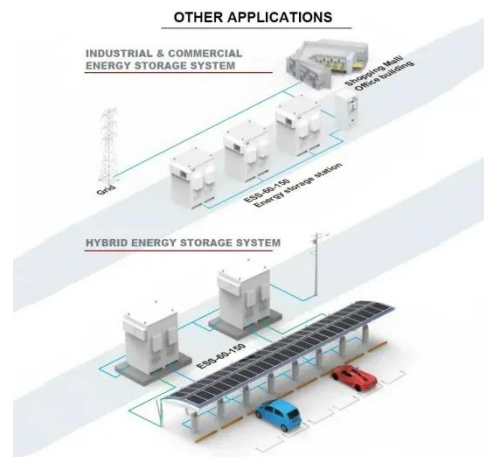

Espay Solar Energy S.L.

Bloemfontein outdoor communication battery cabinet processing factory

Bloemfontein outdoor communication battery cabinet processing fa

LIST OF COMMERCIAL ENERGY STORAGE CABINET SUPPLIERS IN BLOEMFONTEIN

Solar container lithium battery internal energy storage cabinet principle What is the difference between a battery rack and a container?The battery rack consists of the required number of modules, the ...

Components of the South African outdoor communication battery cabinet

The Outdoor Telecom Cabinet system includes rectifier modules, monitoring unit, power distribution units, battery packs, temperature control and other equipment, they are installed in an all in one ...

BLOEMFONTEIN BATTERY ENERGY STORAGE STATION

Major projects now deploy clusters of 20+ containers creating storage farms with 100+MWh capacity at costs below \$280/kWh. Technological advancements are dramatically improving solar storage ...