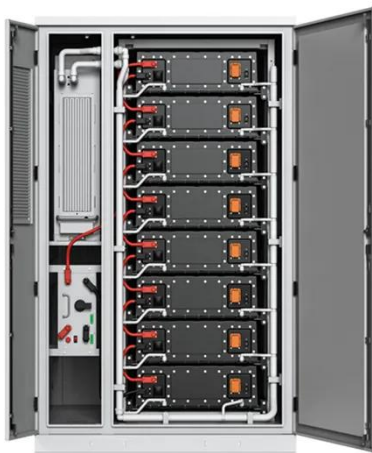

30kwh 40kwh 50kwh Outdoor ...

Sunark Energy Storage Container 30kwh 40kwh 50kwh Outdoor Metal Electrical Cabinet Bess for Solar, Find Details and Price about High Voltage Cabinet Ess Energy Storage System ...

Outdoor Integrated Energy Storage Cabinet

Outdoor Integrated Energy Storage Cabinet Discover TANFON's Outdoor Integrated Energy Storage Systema cutting-edge solution that seamlessly combines lithiumiron phosphate ...

Outdoor cabinet type energy storage system

Outdoor cabinet energy storage system is a compact and flexible ESS designed by Megarevo based on the characteristics of small C& I loads. The outdoor distributed energy storage system integrates core ...

Telecom Site Energy Storage Cabinet

Telecom Site Energy Storage Cabinet Type : Outdoor Photovoltaic Energy