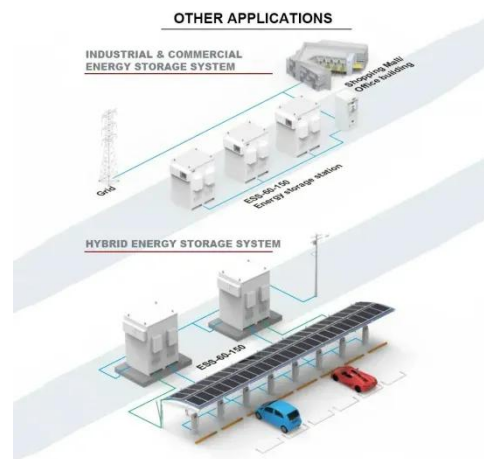

Espay Solar Energy S.L.

Botswana Mobile Outdoor Cabinet 250kW

Botswana Mobile Outdoor Cabinet 250kW

BOTSWANA OUTDOOR ENERGY STORAGE CABINET QUOTATION

An outdoor cabinet and outdoor battery cabinet combine durability and functionality to safeguard energy storage systems from harsh environmental factors such as rain, heat, and dust.

Botswana container energy storage cabinet

Our 200KWh outdoor cabinet energy storage system works with PowerNet outdoor control inverter cabinets for modular expansion. This means you can meet the needs of large-scale applications ...

Botswana lithium battery solar container cabinet system

The 20FT Container 250kW 860kWh Battery Energy Storage System is a highly integrated and powerful solution for efficient energy storage and management. This all-in-one containerized system combines

BOTSWANA OUTDOOR ENERGY STORAGE CABINET SUPPLIER

It includes a power module with inverter and a high-capacity lithium-iron phosphate battery and is compatible with either or both off-grid PV Solar or on-grid mains power supply all fitted in a compact ...