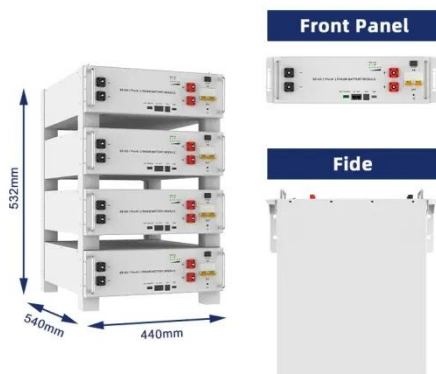

Brasilia's new outdoor communication power supply BESS

BESS (Battery Energy Storage Systems) Boost energy storage with Industrial/Commercial & Home BESS, powered by lithium batteries. Ensure grid stability, savings, & backups. Plus, power base ...