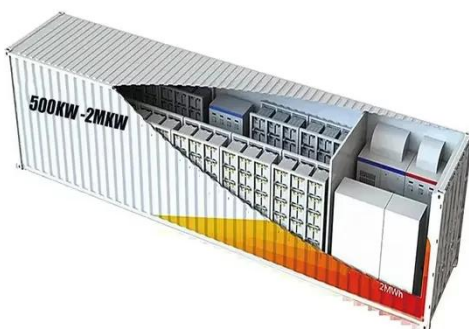

Battery Enclosures & Cabinets

This product is perhaps more commonly called a "solar battery box" but is also referred to as a "pole mount battery box". Some battery boxes are large enough to be considered battery cabinets and are ...

MOBICELL Solar Battery Backup , Off-