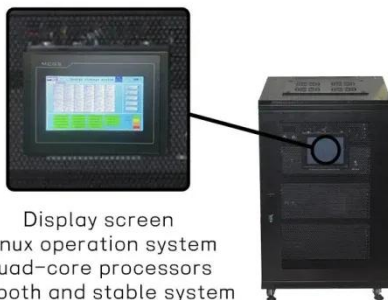

Outdoor Enclosures , NEMA-Rated Telecom Cabinets

Need help? Contact us! Experience outdoor enclosure specialists are available to help you find the Custom NEMA-Rated Enclosures for your every application!