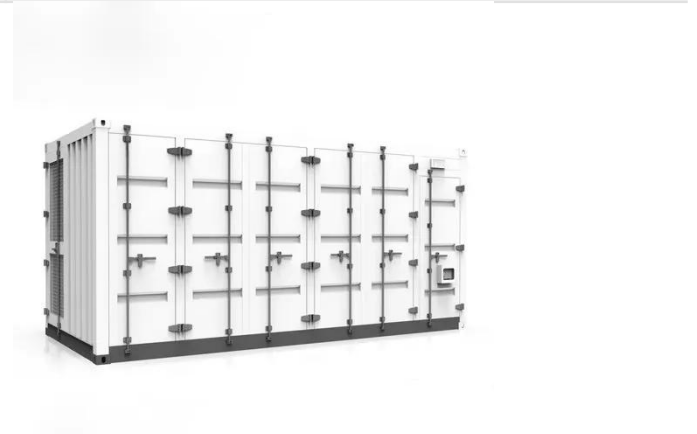

Bridgetown outdoor telecom cabinet smart consultation free

Weatherproof Outdoor Electrical Enclosures , Durable Outdoor ...

An outdoor telecom enclosure is a specialized cabinet designed to house and protect telecommunications equipment in outdoor environments. These enclosures ensure that critical ...

Outdoor Enclosures , NEMA-Rated Telecom Cabinets

Need help? Contact us! Experience outdoor enclosure specialists are available to help you find the Custom NEMA-Rated Enclosures for your every application!

Display screen
Linux operation system
quad-core processors
smooth and stable system

Outdoor telecom cabinet

Indoor and outdoor cabinets tailored for your energy needs. Designed to withstand extreme conditions and ensure continuous operation. Energy storage solutions ranging from 112kWh to 481kWh for ...

Outdoor Telecom Cabinets