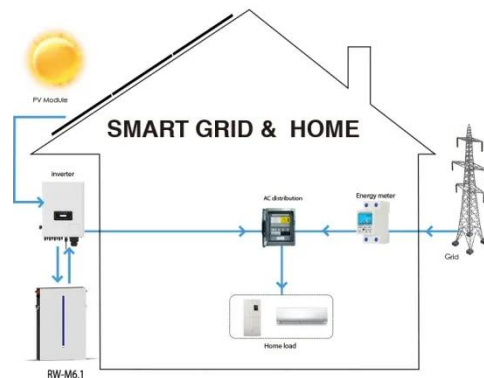

Outdoor cabinet

Outdoor cabinet products use high-performance LFP cell, cycle life up to 8000 times. Products adopt an active balance solution, built-in cloud equipment, support remote maintenance and monitoring, and ...