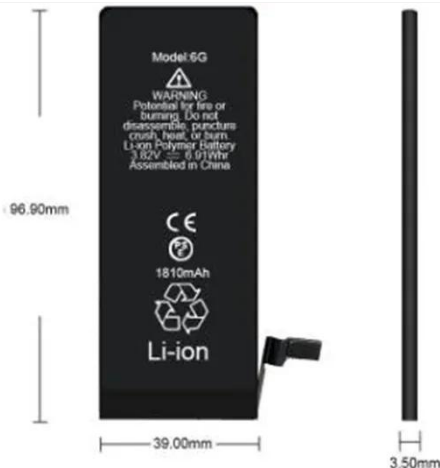

50kW/100kWh outdoor All-in-one Cabinet Energy Storage System

50kW/100kWh outdoor All-in-one Cabinet Energy Storage System Details
 SafeReliable CATL LFP battery cell
 Double fire suppression system design
 1+1 redundancy. The battery cabinet ...