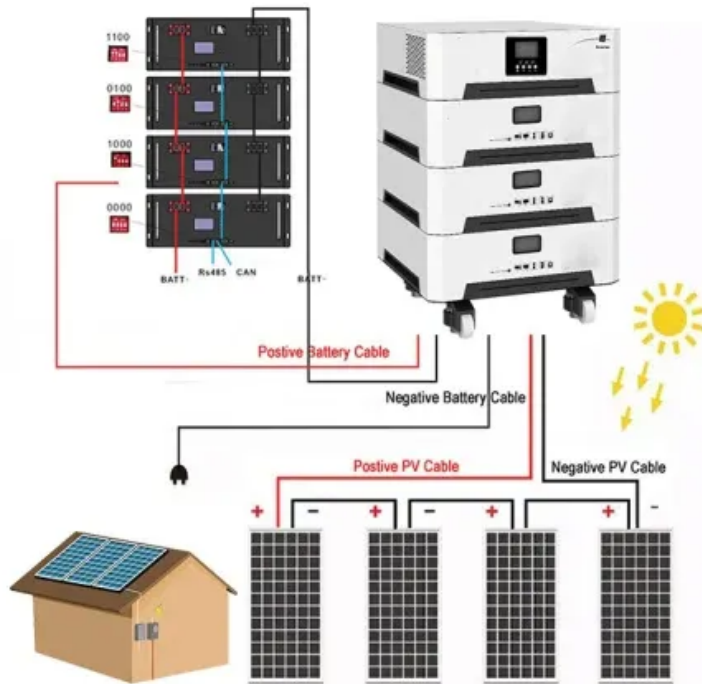

# Cabinet solar bess enclosure system installation site

## Cabinet solar bess enclosure system installation site

---

## BESS Cabinet

A BESS cabinet is an industrial enclosure that integrates battery energy storage and safety systems, and in many cases includes power conversion and control systems.

**Eaton xStorage 250 1000 kW BESS Installation and Operation ...**

The xStorage 250-1000 is a modular multi-part battery energy storage system (BESS) comprised of the bidirectional inverter, batteries, and