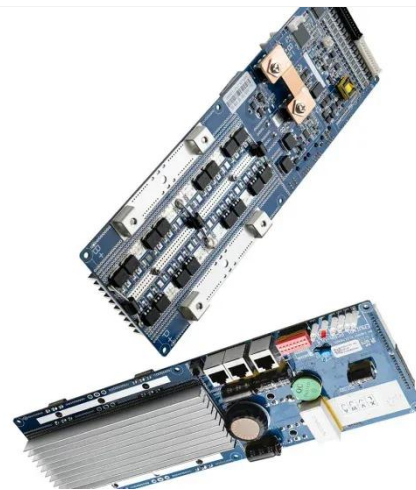

## BESS Cabinet

A BESS cabinet is an industrial enclosure that integrates battery energy storage and safety systems, and in many cases includes power conversion and control systems.