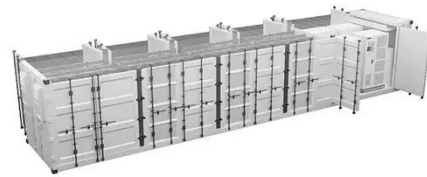

Question on weight limit of a cabinet. : r/IKEA

Probably not. Literally no one recommends an IKEA cabinet for fish tank support. Not without reinforcing.