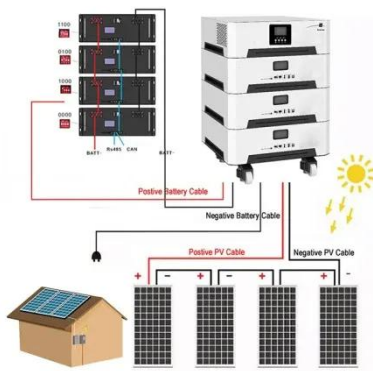

In this comprehensive guide, we will walk you through everything you need to know about color steel tile roof solar mounting systems - from their advantages and optimal placement