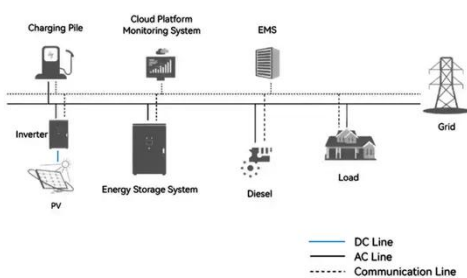

System Topology

CANBERRA+SOLAR+INTEGRATED+ENERGY+STORAGE+CABINET+20KW

...

CANBERRA+SOLAR+INTEGRATED+ENERGY+STORAGE+CABINET+20KW, request quote, price and delivery information, for this item, Sierra Ic Inc

canberra ip66 battery cabinet 500kw , etrailer

Find exactly what you need in our extensive collection of canberra ip66 battery cabinet 500kw, and narrow down