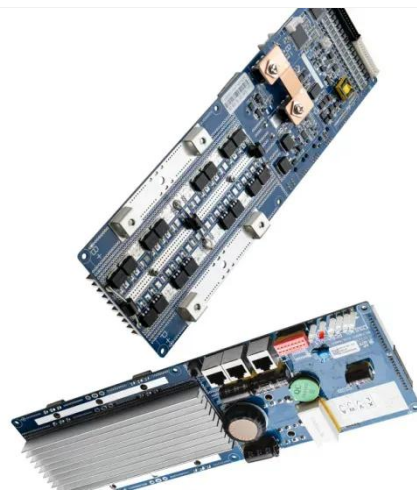

Energy Storage Cabinet Outdoor 20KW 50KWh/ 30KW 60KWh

This energy storage cabinet is a PV energy storage solution that combines high-voltage energy storage battery packs, a high-voltage control box, an energy storage PV inverter, BMS, cooling systems (an ...