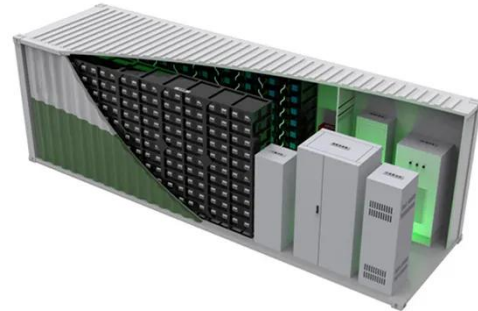

charging, storing, and securing tablets and laptops.

10-Device Modular Charging Cabinet for Chromebooks and Tablets ...

This modular cabinet provides efficient storage and organization for 10 devices. Keep your excess cable slack and power bricks organized in the top power-strip drawer.

Contact Us

For catalog requests, pricing, or partnerships, please visit:
<https://www.espay.es>