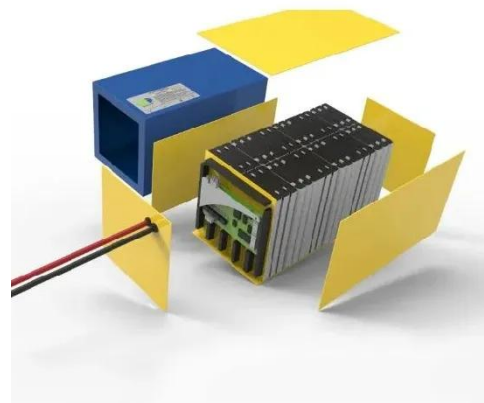

# **Charging station user cabinet 80kWh**

## Charging station user cabinet 80kWh

---

### **Standing DC Fast Charging 60KW/80KW/120KW CCS1**

Efficient and flexible multi-scenario charging system This charging system is designed to meet diverse charging needs across various vehicle types and application scenarios, combining high efficiency ...

### **New Cabinet DC EV Chargers 30kw 60kw 80kw 240kw Super Fast Charging**

The system of charging stations for smart electric car ev charging mainly has realized the functions of background monitoring, high voltage DC charging, AC charging, charging monitoring, charge ...