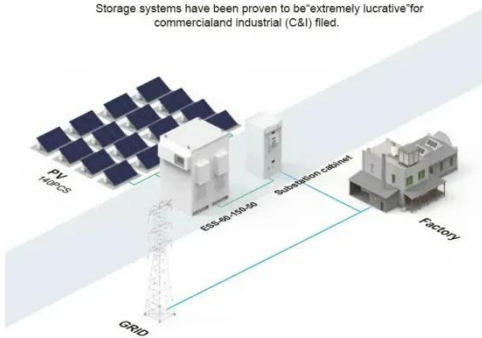

BASIC APPLICATION

Wholesale suntree dc breaker

Because the enterprise established, we've been committed to Wholesale suntree dc breaker in China sales and service, we've regularly adhering towards the "quality very first, service first" company ...

Contact Us

For catalog requests, pricing, or partnerships, please visit:
<https://www.espay.es>