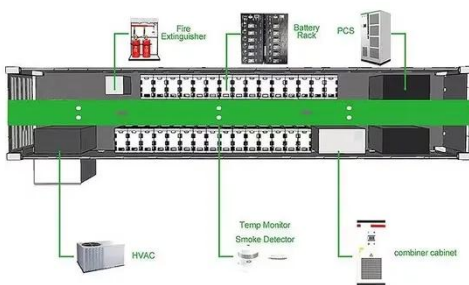

model for 5 G base stations that incorporates communication caching.