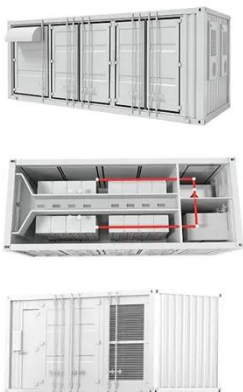

All-Rack Wall Mount Comms Cabinet 9u 600mm Wide x 600mm Deep, Cabinet

Available in the following depths:
300mm (only available in 4u & 6u),
450mm, 550mm & 600mm ideal for
small network installations where floor
space doesn't allow for a floor standing
server cabinet.

6U 600mm Wide x 600mm Deep IP55 Pole Mount Outdoor Cabinet

AZE's 6U IP55 pole mount Outdoor