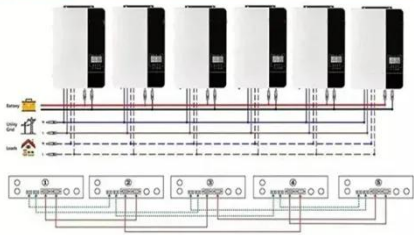

AC input wires

AC output wires

Deep wall mounted cabinet for housing comms, computer and data networking devices. The Wallbox is a compact, robust and stylish box made from steel with a choice ...

6RU Wall Mount Server Cabinet 600x367x600mm , Deep & Durable

Built for strength and convenience, this 6RU 600x367x600mm wall-mounted cabinet delivers secure, accessible storage for network gear. Pre-assembled and Education Department compliant, it's ideal ...