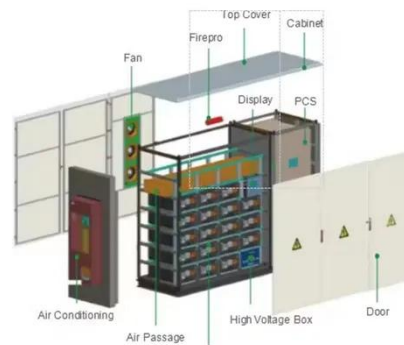

Choosing the Right IP Grade for Your Cabinet

Choose the right IP grade for outdoor telecom cabinets to protect against dust, water, and harsh conditions. Learn how IP55, IP65, and IP69K ensure durability.