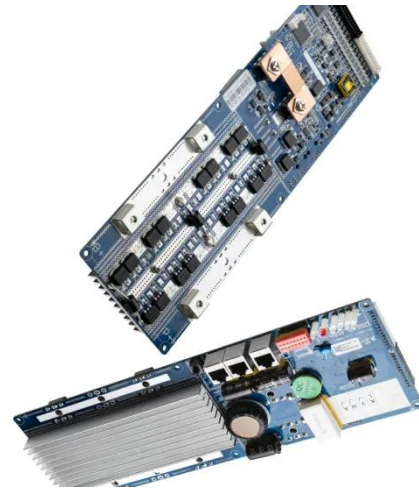

Solutions in Lubumbashi: Powering the ...

From stabilizing mines to empowering households, emergency energy storage solutions are redefining Lubumbashi's development trajectory. With tailored designs and local collaboration, this technology ...

How can energy storage systems help Congolese households ...

Energy storage systems present a powerful solution to this issue by allowing households to generate and store electricity. By harnessing solar energy, particularly in regions abundant in ...

CONGO REPUBLIC GRID STORAGE BATTERY COMPANIES

Our certified energy specialists provide round-the-clock monitoring and support for all installed home energy storage systems. From the initial consultation to ongoing maintenance, we ensure that your ...