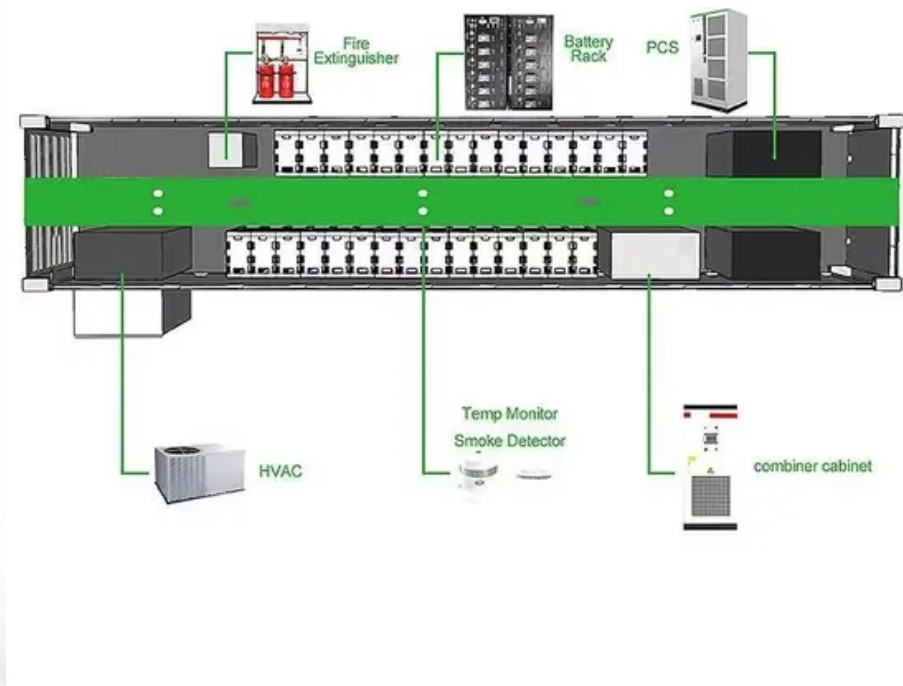

Espay Solar Energy S.L.

Congolese household energy storage power supply distributor

Congolese household energy storage power supply distributor

LiFePO₄ Battery, safety

Wide temperature: -20~55°C

Modular design, easy to expand