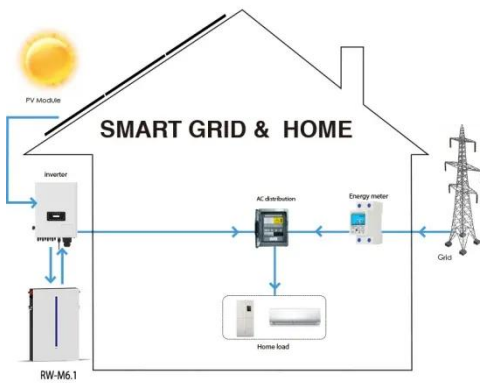

casting doubt over the construction outlook.

New base station for wind power communication

Our study introduces a communications and power coordination planning (CPCP) model that encompasses both distributed energy resources and base stations to improve communication quality ...