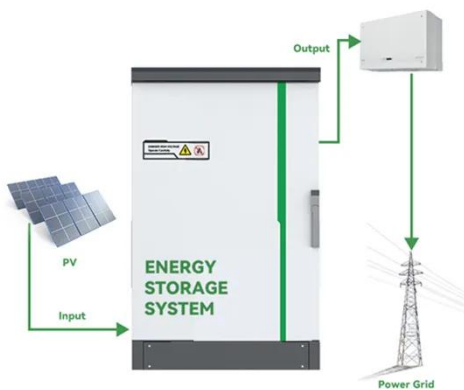

How to Convert a Battery into an Outdoor Power Supply: A ...

This guide will show you how to convert a battery into a reliable outdoor power supply for camping, RV trips, or emergency backup. Learn the steps, tools, and safety tips to create your own portable ...