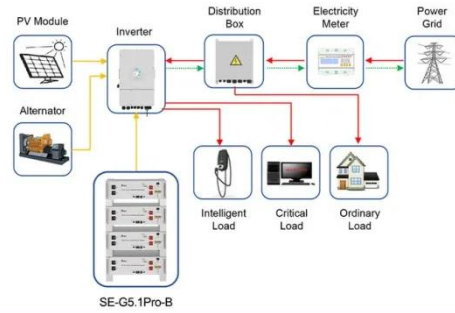

Application scenarios of energy storage battery products