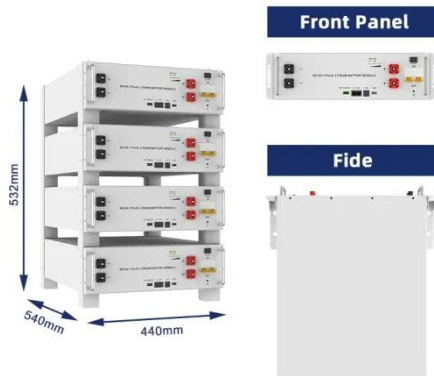

telecommunication cabinet. Pay attention to weatherproof materials, ...

Weatherproof Outdoor Electrical Enclosures , Durable Outdoor Telecom

Discover AZE Telecom's weatherproof outdoor electrical enclosures and durable outdoor cabinets. Protect your electrical and telecom equipment from harsh environments with our IP-rated, ...