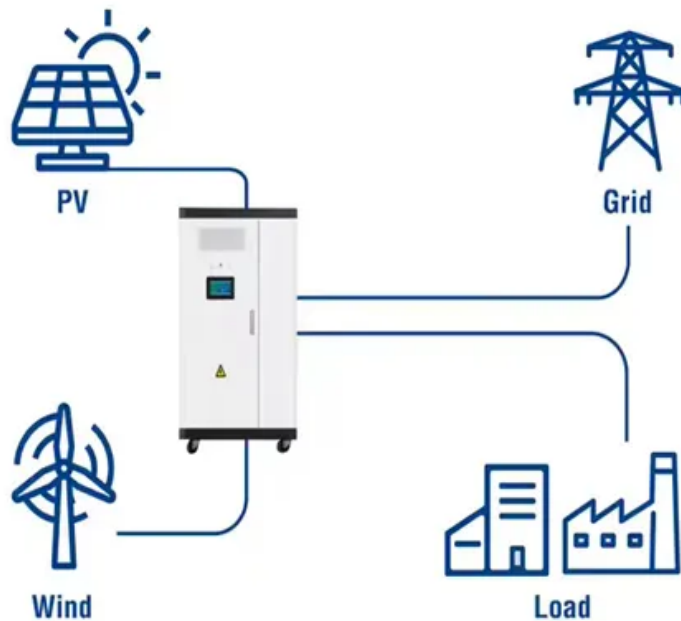

Espay Solar Energy S.L.

Dili has BESS outdoor base station power supply

Utility-Scale ESS solutions

Dili has BESS outdoor base station power supply

Dili solar container communication station Energy Management ...

This large-capacity, modular outdoor base station seamlessly integrates photovoltaic, wind power, and energy storage to provide a stable DC48V power supply and optical distribution.

Dili Uninterruptible Power Supply Vehicle BESS: Revolutionizing ...

DILI BASE STATION ENERGY

STORAGE SYSTEM PRICE LIST 2024

What is a mobile energy storage system? On the construction site, there is no grid power, and the mobile energy storage is used for power supply. During a power outage, stored electricity can be used to ...

3000w outdoor communication power supply BESS

The BESS-SPF-6000WH-3000W Optical storage mobile energy storage power

supply are off-grid energy storage power system suitable for two application scenarios: home off-grid photovoltaic