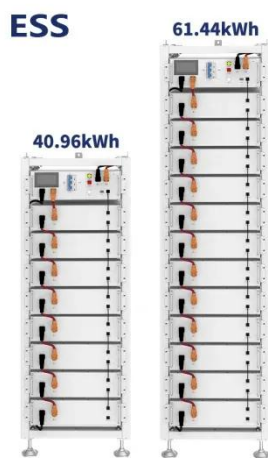

Standard Solar Panel Sizes And Wattages (100W-500W Dimensions)

For that, you will need to know what size is a typical 100-watt solar panel, right? To bridge that gap of very useful knowledge needed, we have compared and averaged the sizes of 100-watt to 500-watt ...

Contact Us

For catalog requests, pricing, or partnerships, please visit:
<https://www.espay.es>