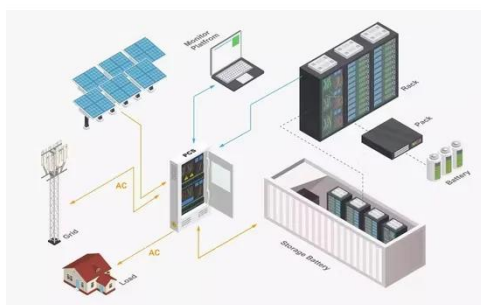

How Big is a 100W Solar Panel? Dimensions and Uses Explained

In this article, we will explore the physical dimensions of a 100-watt solar panel, typically ranging from 3 to 4 feet in length and 2 to 3 feet in width. We will also discuss the factors that ...