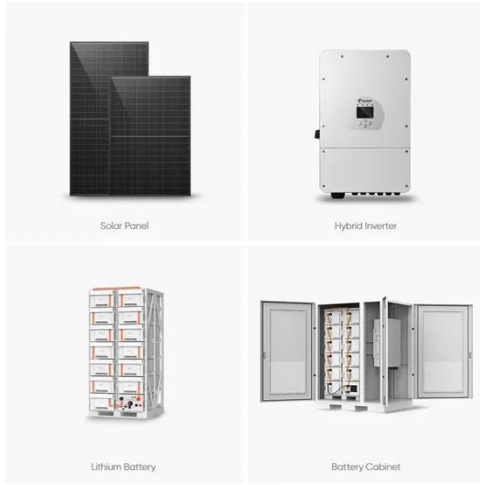

600mm Wide 600mm Deep Racky Rax Wall ...

The cabinet frameworks are finished in a high quality attractive black colour. ...

NavePoint 12U 600mm Depth Wallmount ...

The NavePoint Pro Series 12U 600mm network cabinet does the job for offices and retail environments that require a secure, heavy-duty wall-mounted storage ...

Distributed energy storage cabinet for industrial and

After more than 20 years of research and development, the business scope of Ceepower has covered 12 major fields. It has the ability to provide comprehensive