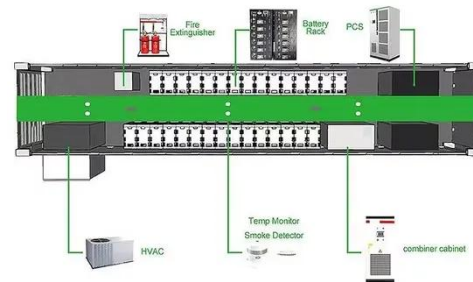

NavePoint 12U 600mm Depth Wallmount Networking Cabinet (Pro Series)

The NavePoint Pro Series 12U 600mm network cabinet does the job for offices and retail environments that require a secure, heavy-duty wall-mounted storage option for standard 19" rack-mount servers ...

All-Rack 600mm Deep Wall Mount Data Cabinet

Upgrade your network storage capacity with the All-Rack 600mm Deep Wall Mount Data Cabinet. Designed for medium to large-scale installations, this spacious cabinet offers ample room and secure ...