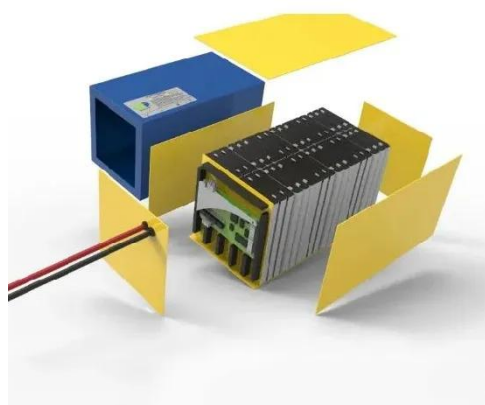

Distributed energy storage network cabinet 600mm deep

APC NetShelter 6U Wallmount Rack Enclosure Server Cabinet

Amazon : APC NetShelter 6U Wallmount Rack Enclosure Server Cabinet, AR106SH6, Single Hinged, Switch Depth 600mm Deep : Electronics Grow Your Edge Network This ...

Serveredge 15RU IP56 Rated 600mm Wide & 450mm Deep

Serveredge IP56 Rated Wall Mount cabinet / enclosures are designed for heavy duty outdoor applications to house sensitive data network equipment in the harshest environments.