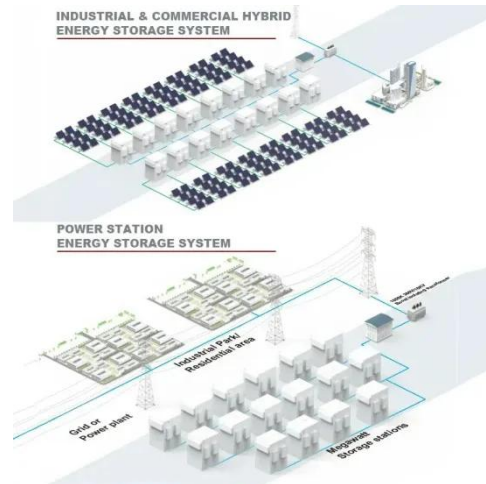

Ever wondered how your phone stays connected during a blackout? Meet the unsung hero of modern connectivity - mobile base station energy storage systems. These technological ...

China's 5G construction turns to lithium-ion batteries for energy

The battery is the core equipment to ensure the continuous power supply of the communication base station. When the mains power supply is normal, the battery can help smooth filtering and improve ...

CHINA MOBILE - RENEWABLE

ENERGY AND GREEN BASE STATION

...

China's photovoltaic communication base station energy storage By installing solar photovoltaic panels at the base station, the solution converts solar energy into electricity, and then utilizes the energy ...

Mobile base station site as a virtual power plant for grid stability

The system consists of a live mobile base station site with a mobile connection to the site, local controller, an existing battery, and a power system that, in combination, can function as part of ...