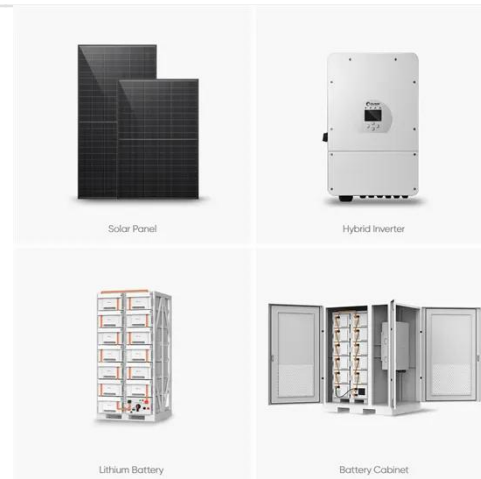

C & D Technologies , Stationary Battery Cabinets

From the industry leader in data center backup batteries, C& D now offers a configurable cabinet solution. In addition to our premium, reliable stationary batteries, we carry a full line of well ...