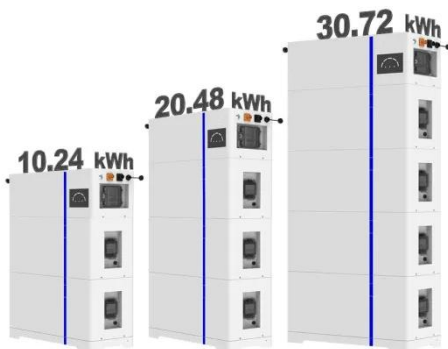

ESS

Serveredge 45RU 600mm Wide & 800mm Deep Fully Assembled ...

Serveredge Free Standing Fully Assembled rack Cabinets are a perfect solution for securely storing your high-density server & standard rack mount equipments in a data centres and standard computer ...

APC NetShelter 6U Wallmount Rack Enclosure Server Cabinet

Amazon : APC NetShelter 6U Wallmount Rack Enclosure Server Cabinet, AR106SH6, Single Hinged, Switch Depth