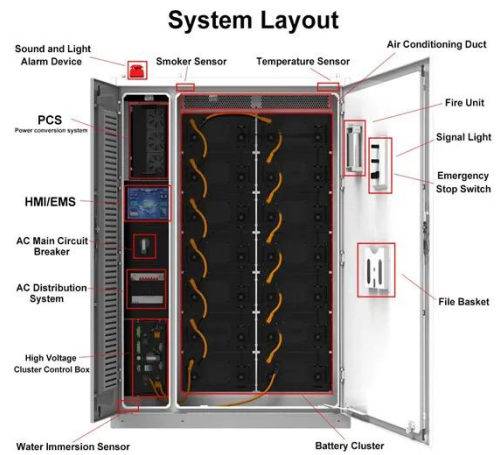

All-in-One Battery Energy Storage System , Integrated BESS ...

GSL Energy's outdoor DC energy storage systems provide sustainable and low-maintenance power solutions for islands, off-grid villages, and remote telecom stations.

Contact Us

For catalog requests, pricing, or partnerships, please visit:
<https://www.espay.es>