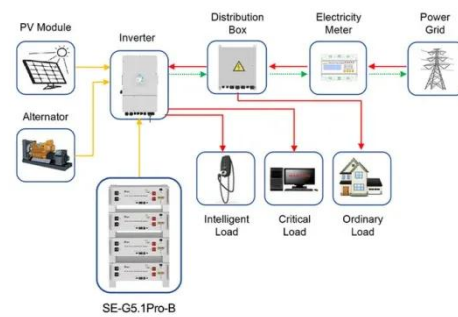

How to run your charge cord from your EVSE through the wall of your garage to prevent damage from closing the door on the wires.

Cable Management for Home Electric Vehicle ...

Pivoting wall mounted cable management arm for your electric ...