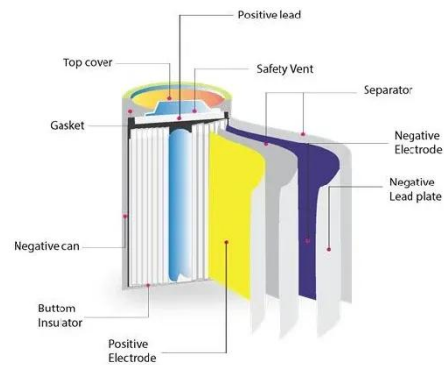

20kWh/40kWh C& I Energy Storage Outdoor Lithium Battery Cabinet ...

The CX-CI001 lithium battery energy storage cabinet can be customized for on-grid/off-grid operation mode, provides UPS functions, and can be flexibly expanded.

Scalable 208V Commercial BESS (20-480+ kWh) , Sol ...

Find scalable 208V 3-Phase commercial BESS from Sol-Ark & Deka. Optimized for peak shaving, microgrids & Title 24 compliance. Get a free system quote!