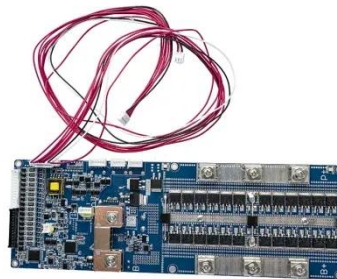

Hubbell Power , Hubbell Power Sectionalizing Cabinets , Border States

Hubbell Power Sectionalizing Cabinets
Mfg #: 63294308503 BOR #: 3594981
View all 44 in product family