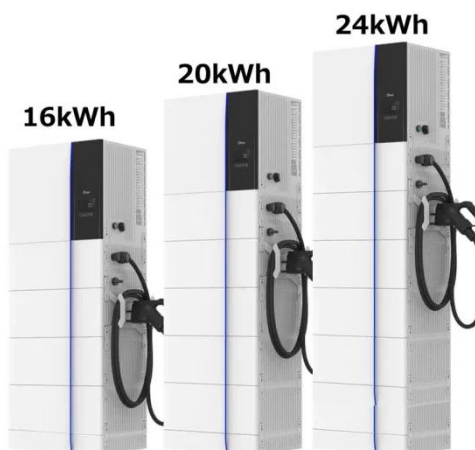

FLO EV Charging

Download FLO EV Charging by AddÉnergie Technologies Inc. on the App Store. See screenshots, ratings and reviews, user tips, and more games like FLO EV Charging.