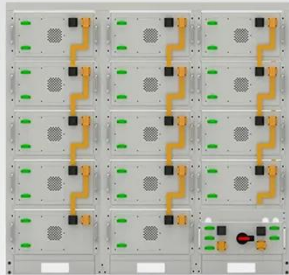

## Full name of site energy battery cabinet

---

**Battery String-S224**

- 1C Charge/Discharge
- Easy configuration and maintenance
- Power supply can be single battery string or parallel battery strings