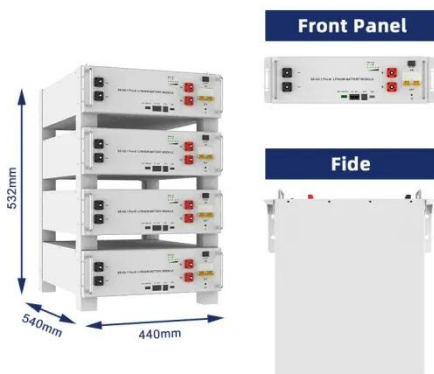

Site Battery Cabinet

This series of products integrates battery PACK, BMS system, high-voltage box, power distribution unit, temperature control system, and fire protection system. It is designed in a cabinet style, which is ...

SiteFlex® Enclosures

Optimize energy storage and system protection with SiteFlex, offering modular enclosures that ensure reliability in extreme environments.