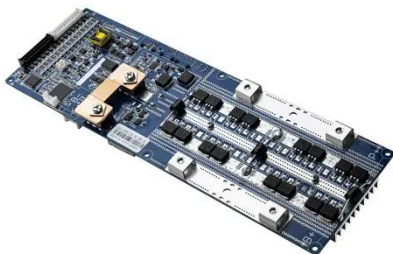

INTEGRATED DESIGN

EASY TO TRANSPORT AND INSTALL,
FLEXIBLE DEPLOYMENT

SiteFlex® LCC

SiteFlex LCC enclosures provide lightweight yet robust protection, offering optimized power storage and seamless integration for various applications.

Huijue HJ-ZB Site Battery Cabinet