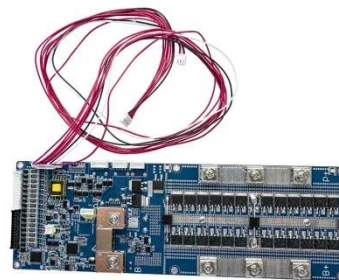

Espay Solar Energy S.L.

Generator air valve 24V model JDC52

Generator air valve 24V model JDC52

Generator Parts at Jack's

Jack's carries the replacement parts you need to keep your generator running smoothly throughout the entire storm season. We have generator parts for some of the biggest generator manufacturers, like ...

Junction Box, 24V AC, Solenoid Air Valve

These valves switch one pneumatic input between two possible outputs. They control different components or configure a singular component to switch between two states.

Genuine OEM Generator Parts - PartSelect

This item has been sourced from the original manufacturer to be used with portable generators from Generac. The valve attaches to the fuel tank and is used to either allow fuel to the engine or to ...