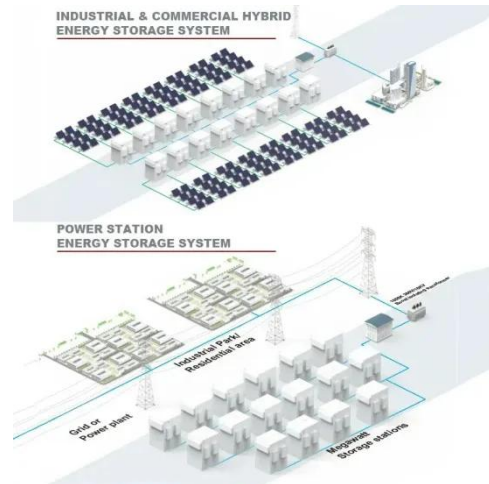

disponíveis para usuários.

Contact Us

For catalog requests, pricing, or partnerships, please visit:
<https://www.espay.es>