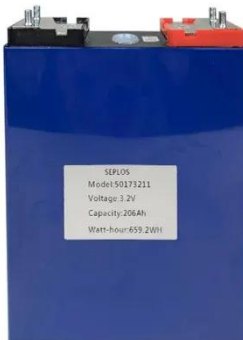

**Industrial ESS Cabinet 80kWh
100kWh 200kWh 51.2V 280Ah
Lifepo4 ...**

SKTESS100 is a DC battery cabinet designed for outdoor installation, featuring intelligent air cooling for efficient heat dissipation. Paired with a wall-mounted hybrid inverter, it delivers stable and reliable AC ...