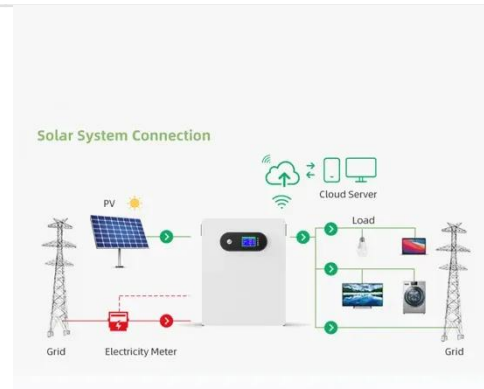

Espay Solar Energy S.L.

Guatemala city smart pv-ess integrated cabinet 250kW

Guatemala city smart pv-ess integrated cabinet 250kW

BESS Cabinet All in one 250KW/836KWH

This station offers quick and efficient charging solutions, catering to the bustling lifestyle of the city. Here, drivers can swiftly power their electric vehicles, immersing themselves in the innovation that drives ...

250kW Solar Energy System Commercial & Industrial PV+ESS ...

A powerful and scalable 250kW three-phase solar energy solution with 631kWh lithium battery storage, combining high-efficiency solar panels, hybrid inverter, EMS, and smart control system.

Guatemala City Energy Storage

Systems: Powering Sustainable ...

From stabilizing voltage fluctuations to enabling renewable integration, energy storage systems are transforming how Guatemala City consumes power. As demand grows and technology advances, ...

Multiple cabinets can be connected in parallel to realize the expansion of the energy storage system. The local control screen enables diverse functions,

including system operation monitoring,
energy ...