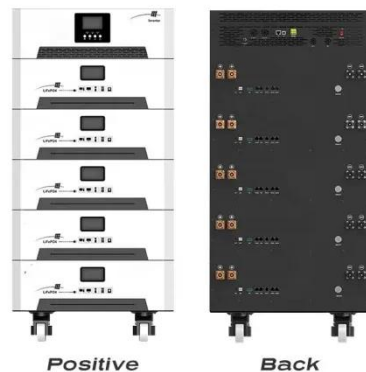

Solar panel size: choosing the right dimensions

How big and heavy are solar panels? The size and weight of a solar panel are two crucial technical parameters, as they fundamentally influence the return on investment for both commercial ...