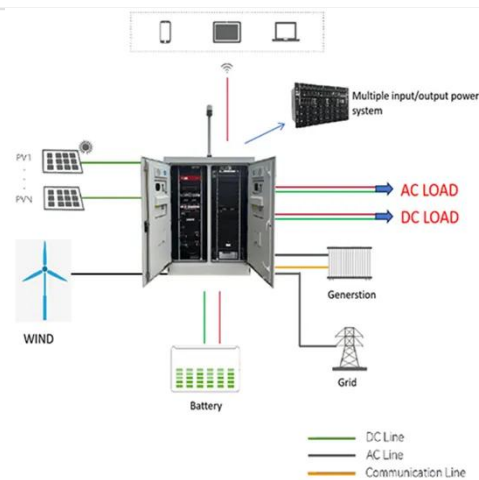

standard solar photovoltaic panel sizes explained

What is the most common residential solar photovoltaic panel size I will encounter? The standard residential solar photovoltaic panel size you'll see most often is based on a 60-cell ...