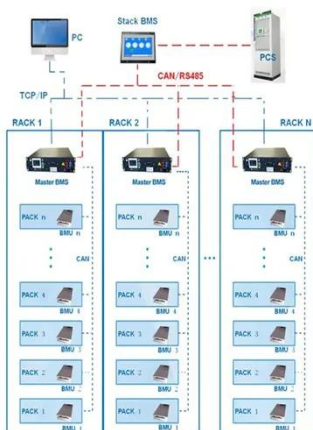

BMS Wiring Diagram