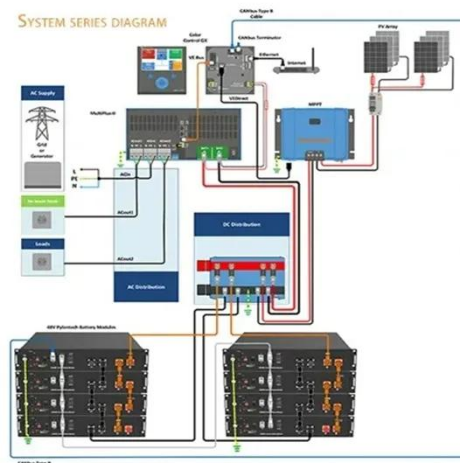

How Many Watts Does a Solar Light Usually Use? A Complete Guide

Most solar lights operate between 1 to 30 watts, depending on their purpose and design. Let's explore common categories: Wattage determines both brightness and energy consumption. For example, a 5 ...