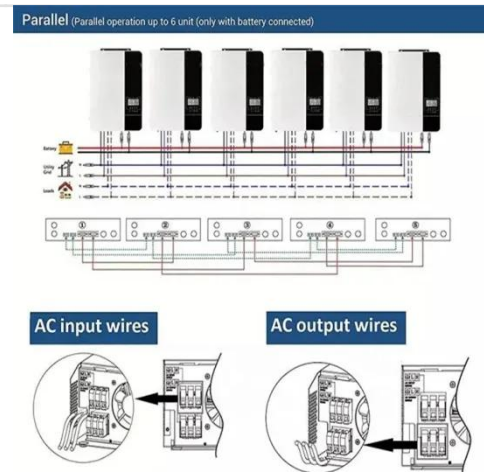

How much area is needed for solar panel installation

A typical home solar panel is about 3 feet wide by 5.5 feet long, occupying an area of roughly 17.5 square feet (sq ft). On average, the amount of required roof space for a set of home ...