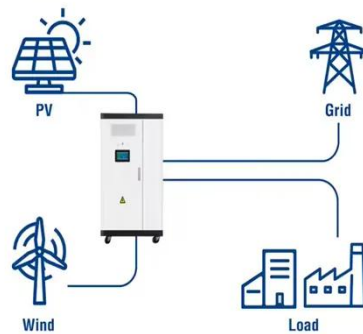

Utility-Scale ESS solutions

How to Install the Enclosure Air Conditioner Cabinet Air Conditioner

The whole installation is pretty easy, all you need to do is hole the cabinet and put the cabinet air conditioner on. But to make sure the air-conditioner performs successfully, please follow the instruction.

Enclosure Air Conditioner Mounting Locations

Mounting an enclosure air conditioner