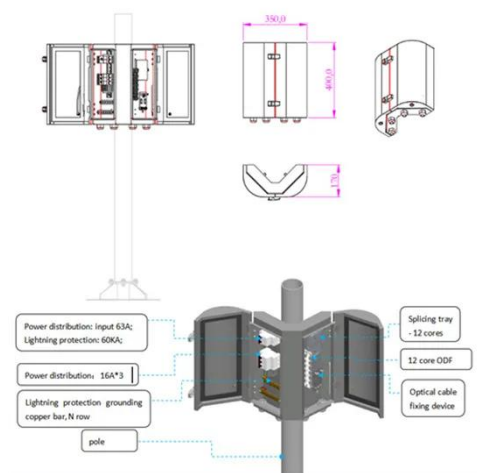

This piece will walk you through everything about your own residential wind power system - from foundation to electrical setup.