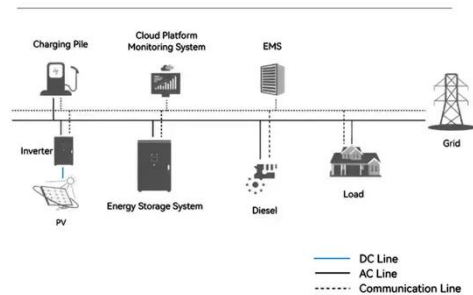

huawei base station

Huawei provides comprehensive management and control systems, such as Huawei's U2000 or Huawei's Cloud BTS. These systems enable operators to monitor, configure, and manage ...

Exploring Huawei's Advanced 5G

Base Station Technology: Key

Huawei's advanced 5G base stations are pivotal in shaping the future of connectivity. With enhanced capacity, energy efficiency, and network optimization capabilities, they equip network

System Topology

Enterprise Wireless

For governments and industries such as transportation and energy, our enterprise wireless provides purpose-built mobile communications supported by 4G/5G base stations, microwave, and core ...