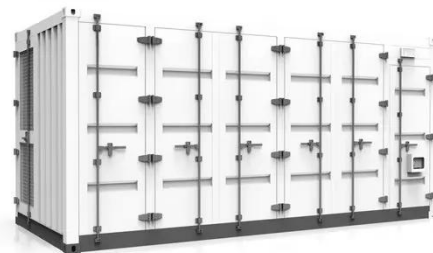

Outdoor Energy Storage Solutions in Papua New Guinea: Key ...

Papua New Guinea's rugged terrain and growing energy demands make outdoor energy storage cabinets a critical component for reliable power distribution. This article explores the unique ...