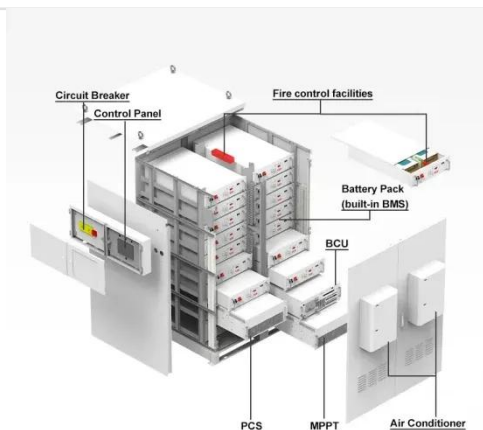

Huawei AirEngine 6760R Series - Outdoor Wi-Fi 6 APs with IP68

Explore Huawei's AirEngine 6760R Series outdoor Wi-Fi 6 APs, Smart Antennas, dual 5 GE + GE + 10 GE SFP+ uplinks, ideal for rugged outdoor deployments.