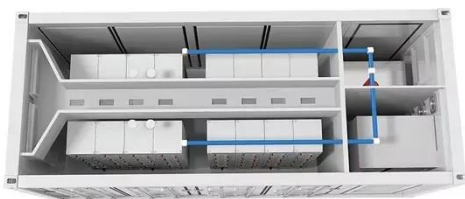

FusionPower9000 Huawei Outdoor PowerPOD User Manual

The FusionPower9000 is a low-voltage power supply and distribution system solution for medium- and large-sized data centers. It can be decoupled from buildings and supports flexible capacity expansion ...