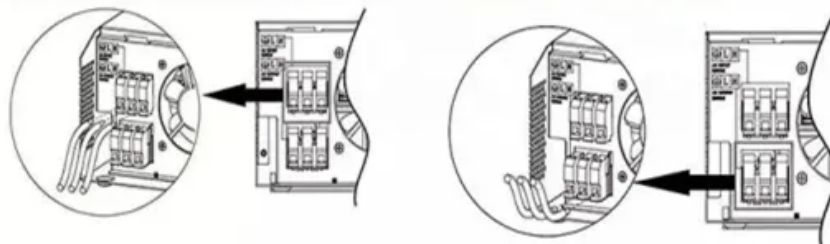

Huawei outdoor power supply matching

Parallel (Parallel operation up to 6 unit (only with battery connected))

AC input wires

AC output wires

Huawei outdoor power supply matching

FusionPower9000 Huawei Outdoor PowerPOD User Manual

3 Technical Specifications 3.1 System Specifications 3.2 Power Supply and Distribution System Specifications 3.3 Specifications of the Smart Cooling System 3.4 Specifications of the Water Fire ...

Huawei Outdoor Distributed Blade Power Supply DPU120D-N15A2 ...

The PSU integrates power rectification, distribution, and monitoring. It converts AC into DC power and can report fault alarms and monitoring data to the upstream network management system (NMS) or ...